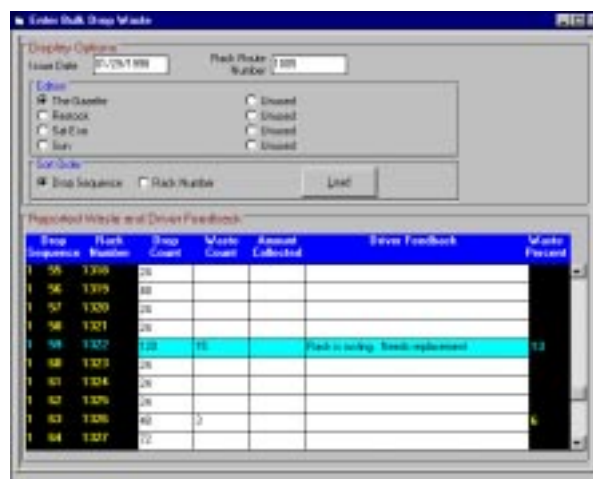

# RouteScout

Version 3.0

**Reduce waste by monitoring your returns with RouteScout. Fake Brains' RouteScout software has been enhanced to track the bulk drop deliveries. RouteScout provides comprehensive drop listing reports, driver sheets, and waste reports to give you an accurate measure of who is reading your publication before the audit reports arrive.**

*Efficiently deliver your publication by organizing the drops in sequence order.*

- Create carrier invoices to simplify contractor billing.
- Assign carriers to each route that includes a group of racks.
- Flexible pay methods include paying by drop, paper, insert, mile, hour, and a base amount.
- Create restock routes for mid-cycle delivery.
- Suspend rack delivery during remodeling and closures.
- Notate the make and model of each rack and plan replacement and maintenance needs.

*Know what attracts the readers, whether it is the rack style, location or publication cover.*

- Learn which racks achieve the best pickup response.
- Make the stops more efficient by providing the drivers with a detailed drop listing.
- Substitute drivers are not a problem since specific directions to the location and rack are listed each issue.
- Reach the drops before the stores close with the awareness of closing hours.
- Easily find the rack within each location by describing the drop in detail.
- Waste calculates automatically after entering returns.