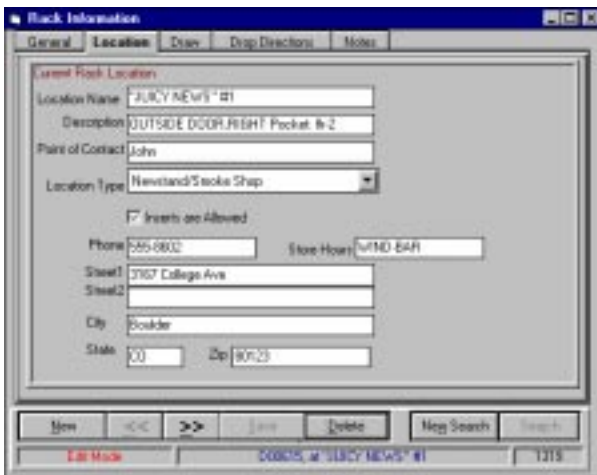

# RouteScout

Version 3.0

**Reduce waste by monitoring your returns with RouteScout. Fake Brains' RouteScout software has been enhanced to track the bulk drop deliveries. RouteScout provides comprehensive drop listing reports, driver sheets, and waste reports to give you an accurate measure of who is reading your publication before the audit reports arrive.**